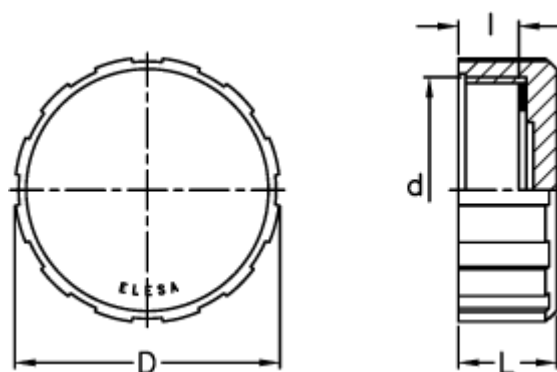

Data Sheet

Article number: 231158231
Description: E+G Oil Plug
T.470-60x2

Measures

D = 70
d = M60x2
L = 26
l = 18